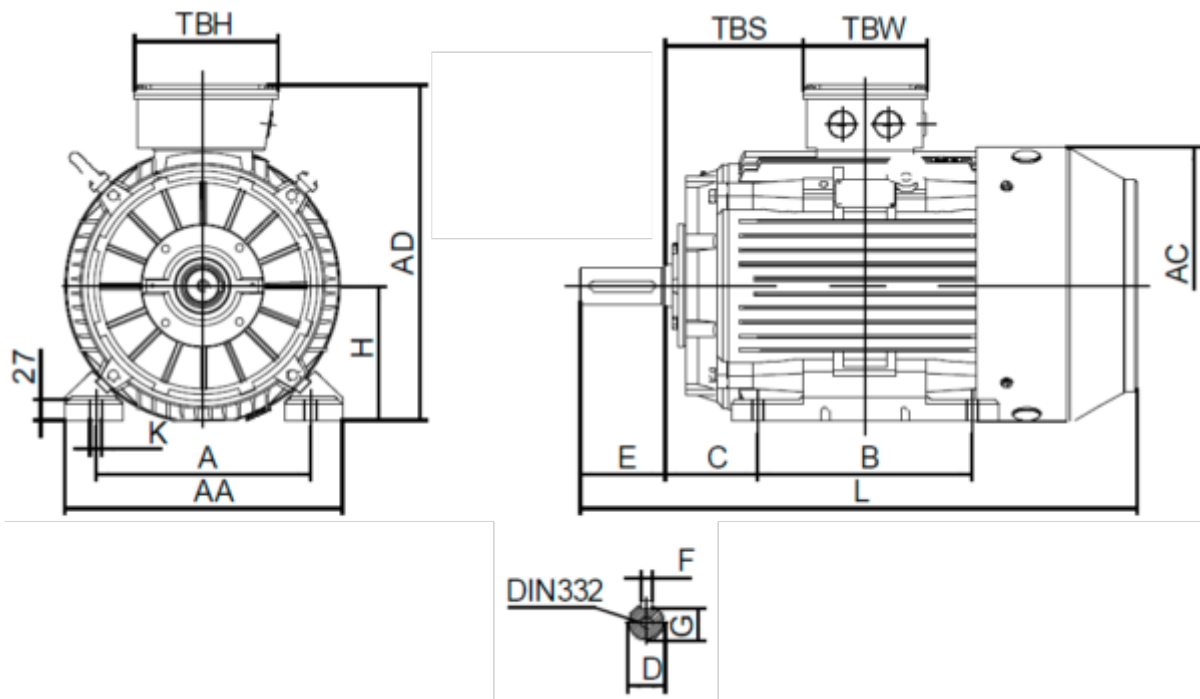

Data Sheet

Article number: 25031100042212

Description: Kleedrive T3C 315S-4 110.0KW 1400 rpm
3x400/690V 50HZ IP55 B3 Eff=95,4% Klemkasse venstre side DE

Measures

A = 508	F = 22	TBW = 290
AA = 628	G = 71	
AC = Ø680	H = 315	
AD = 825	HD = 510	
B = 406	K = Ø28	
C = 216	L = 1235	
D = Ø80	TBH = 350	
E = 170	TBS = 200	